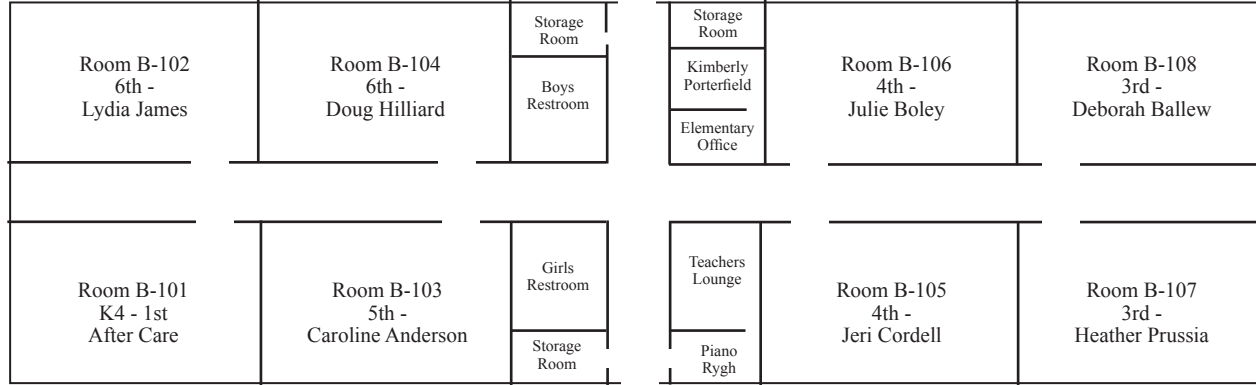

CAMPUS MAP

KILLIAN HILL CHRISTIAN SCHOOL

BUILDING B

BUILDING C

BUILDING D

Drive Through